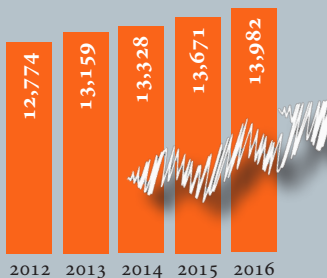

Enrollment Trend

Advancement Opportunities

- ✿ Opportunities for leadership roles within the District
- ✿ Professional development and training opportunities

Studies show there is greater job satisfaction for employees when advancement opportunities are available in the workplace.

That is what we are about.
Offering the best opportunities for all of our employees.

Iowa City:

9

for best places to live in the U.S.

Source: livability.com

1 in Employment Destinations Index
Source: AIER

The mission of the Iowa City Community School District is to ensure all students will become responsible, independent learners capable of making informed decisions in a democratic society as well as in the dynamic global community; this is accomplished by challenging each student with a rigorous and creative curriculum taught by a diverse, professional, caring staff and enriched through the resources and the efforts of families and the entire community.