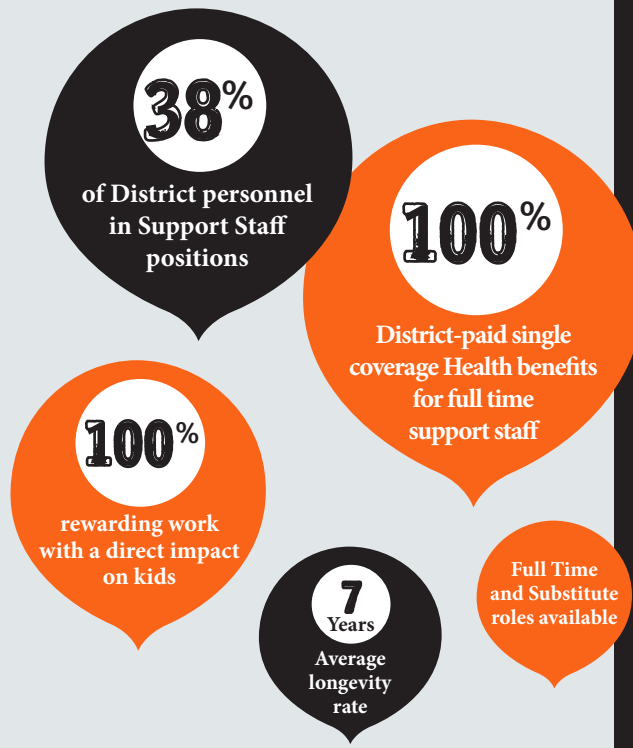

THE RIGHT PLACE FOR YOU.

**IOWA CITY
COMMUNITY
SCHOOL DISTRICT**
Child-Centered : Future-Focused

Apply at: www.iowacityschools.org

DISTRICT SIZE
133
Sq. Miles

- 17 PRESCHOOL SITES
- 20 ELEMENTARY SCHOOLS
- 3 JUNIOR HIGH SCHOOLS
- 2 HIGH SCHOOLS
- 1 ALTERNATIVE HIGH SCHOOL

...and Growing!

Two additional Elementary Schools & a third comprehensive High School to open in the next five years!

Starting Wages:

Student Population

13,982

35.7% FREE & REDUCED LUNCH
8.8% SPECIAL EDUCATION
9.8% ENGLISH LANGUAGE LEARNERS

Enrollment Trend

Advancement Opportunities

- ✿ Opportunities for leadership roles within the District
- ✿ Professional development and training opportunities

Studies show there is greater job satisfaction for employees when advancement opportunities are available in the workplace.