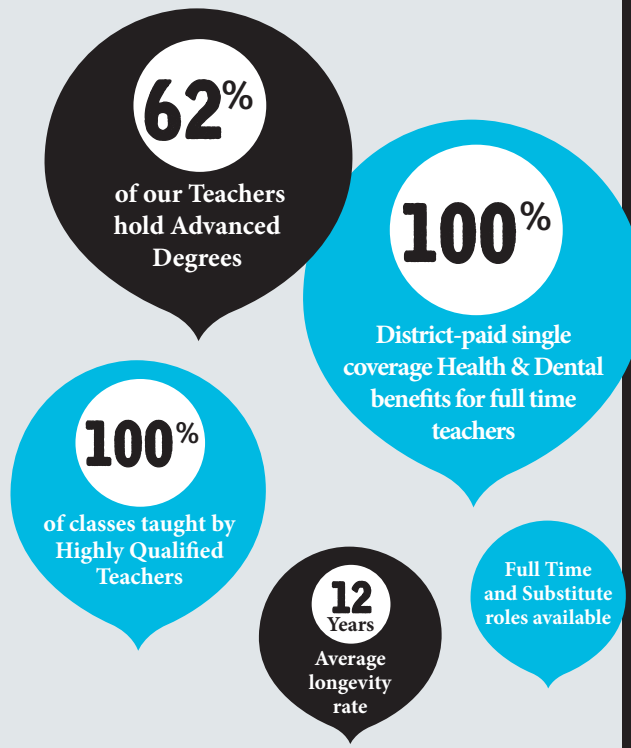

THE RIGHT PLACE FOR YOU.

IOWA CITY
COMMUNITY
SCHOOL DISTRICT
Child-Centered : Future-Focused

Apply at: www.iowacityschools.org

DISTRICT SIZE **133**
Sq. Miles

- 18 PRESCHOOL SITES
- 20 ELEMENTARY SCHOOLS
- 3 JUNIOR HIGH SCHOOLS
- 3 HIGH SCHOOLS
- 1 ALTERNATIVE HIGH SCHOOL

...and Growing

Two additional Elementary Schools & a third comprehensive High School to open in the next five years!