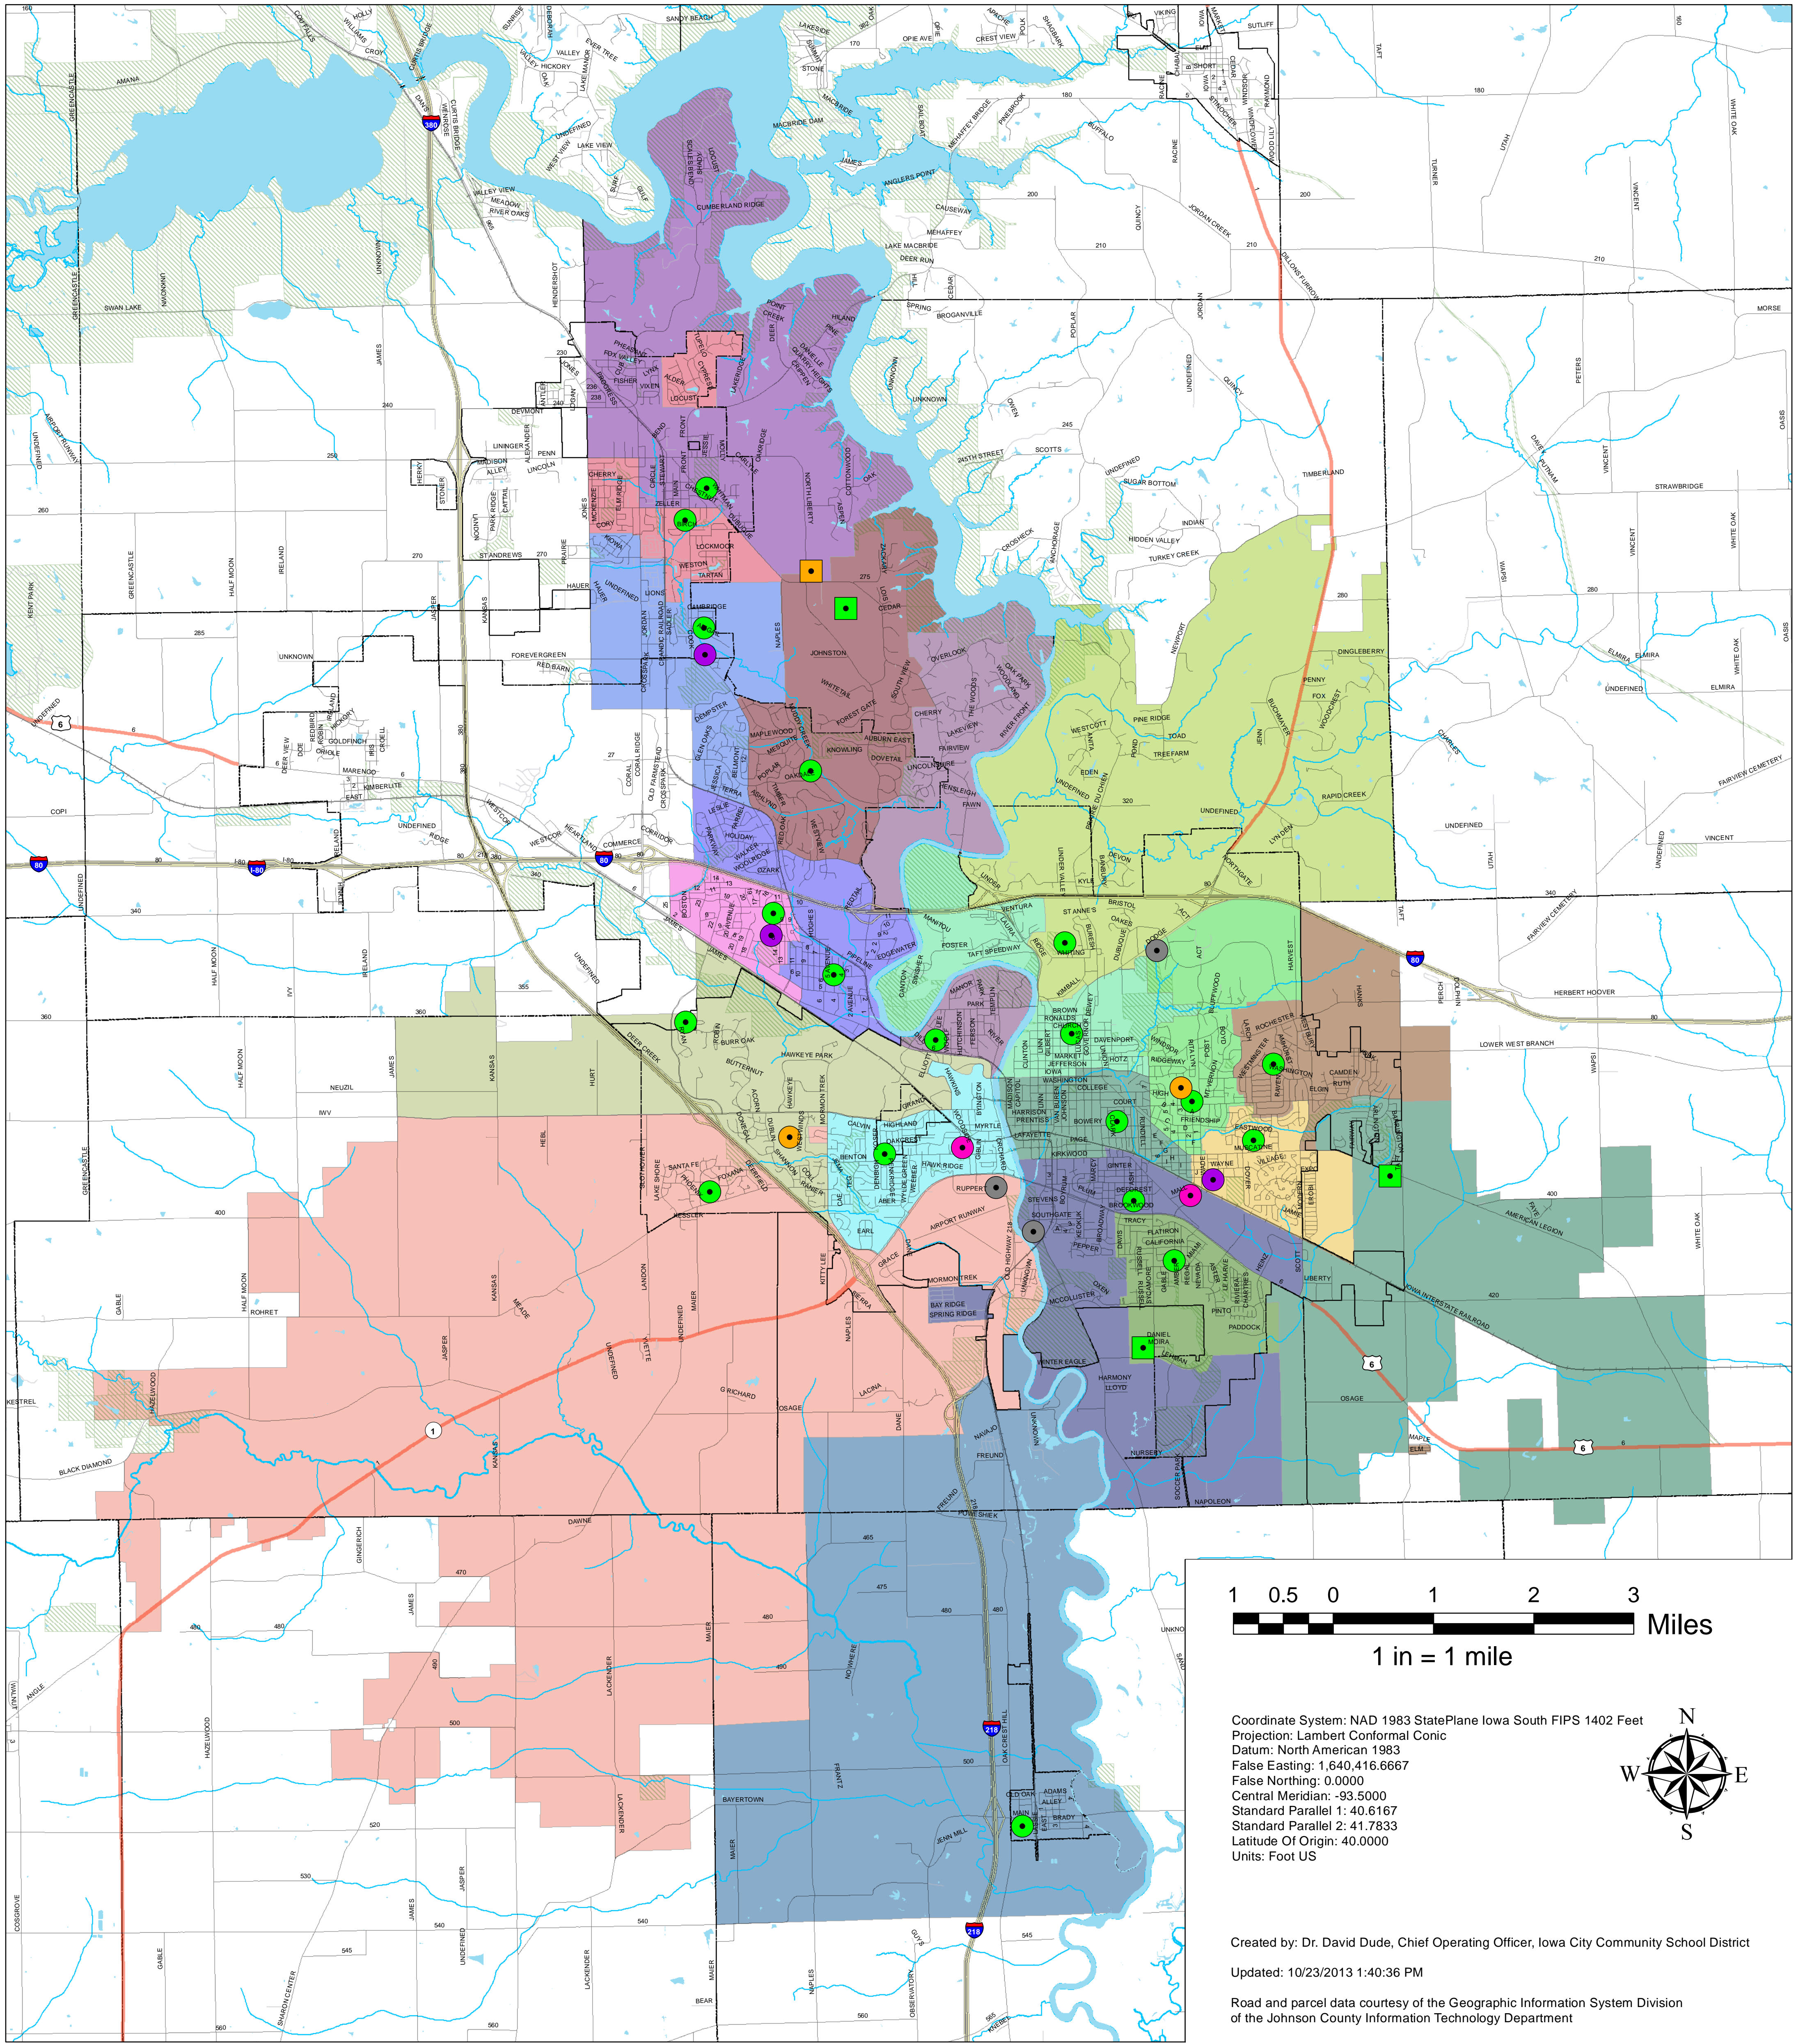

ICCSA Elementary School Boundaries 2013-2014

Elementary School Boundaries

BORLAUG	LUCAS
CORALVILLE CENTRAL	MANN
GARNER	PENN
HILLS	SHIMEK
HOOVER	TWAIN
HORN	VAN ALLEN
KIRKWOOD	WEBER
LEMME	WICKHAM
LINCOLN	WOOD
LONGFELLOW	

Symbol Legend

- Elementary
- New Elementary
- Junior High
- High School
- New High School
- Alternative
- Other
- Surface Water
- City Boundaries
- Parks

IOWA CITY
COMMUNITY
SCHOOL DISTRICT
 Child-Centered : Future-Focused

Created by: Dr. David Dude, Chief Operating Officer, Iowa City Community School District
 Updated: 10/23/2013 1:40:36 PM
 Road and parcel data courtesy of the Geographic Information System Division of the Johnson County Information Technology Department